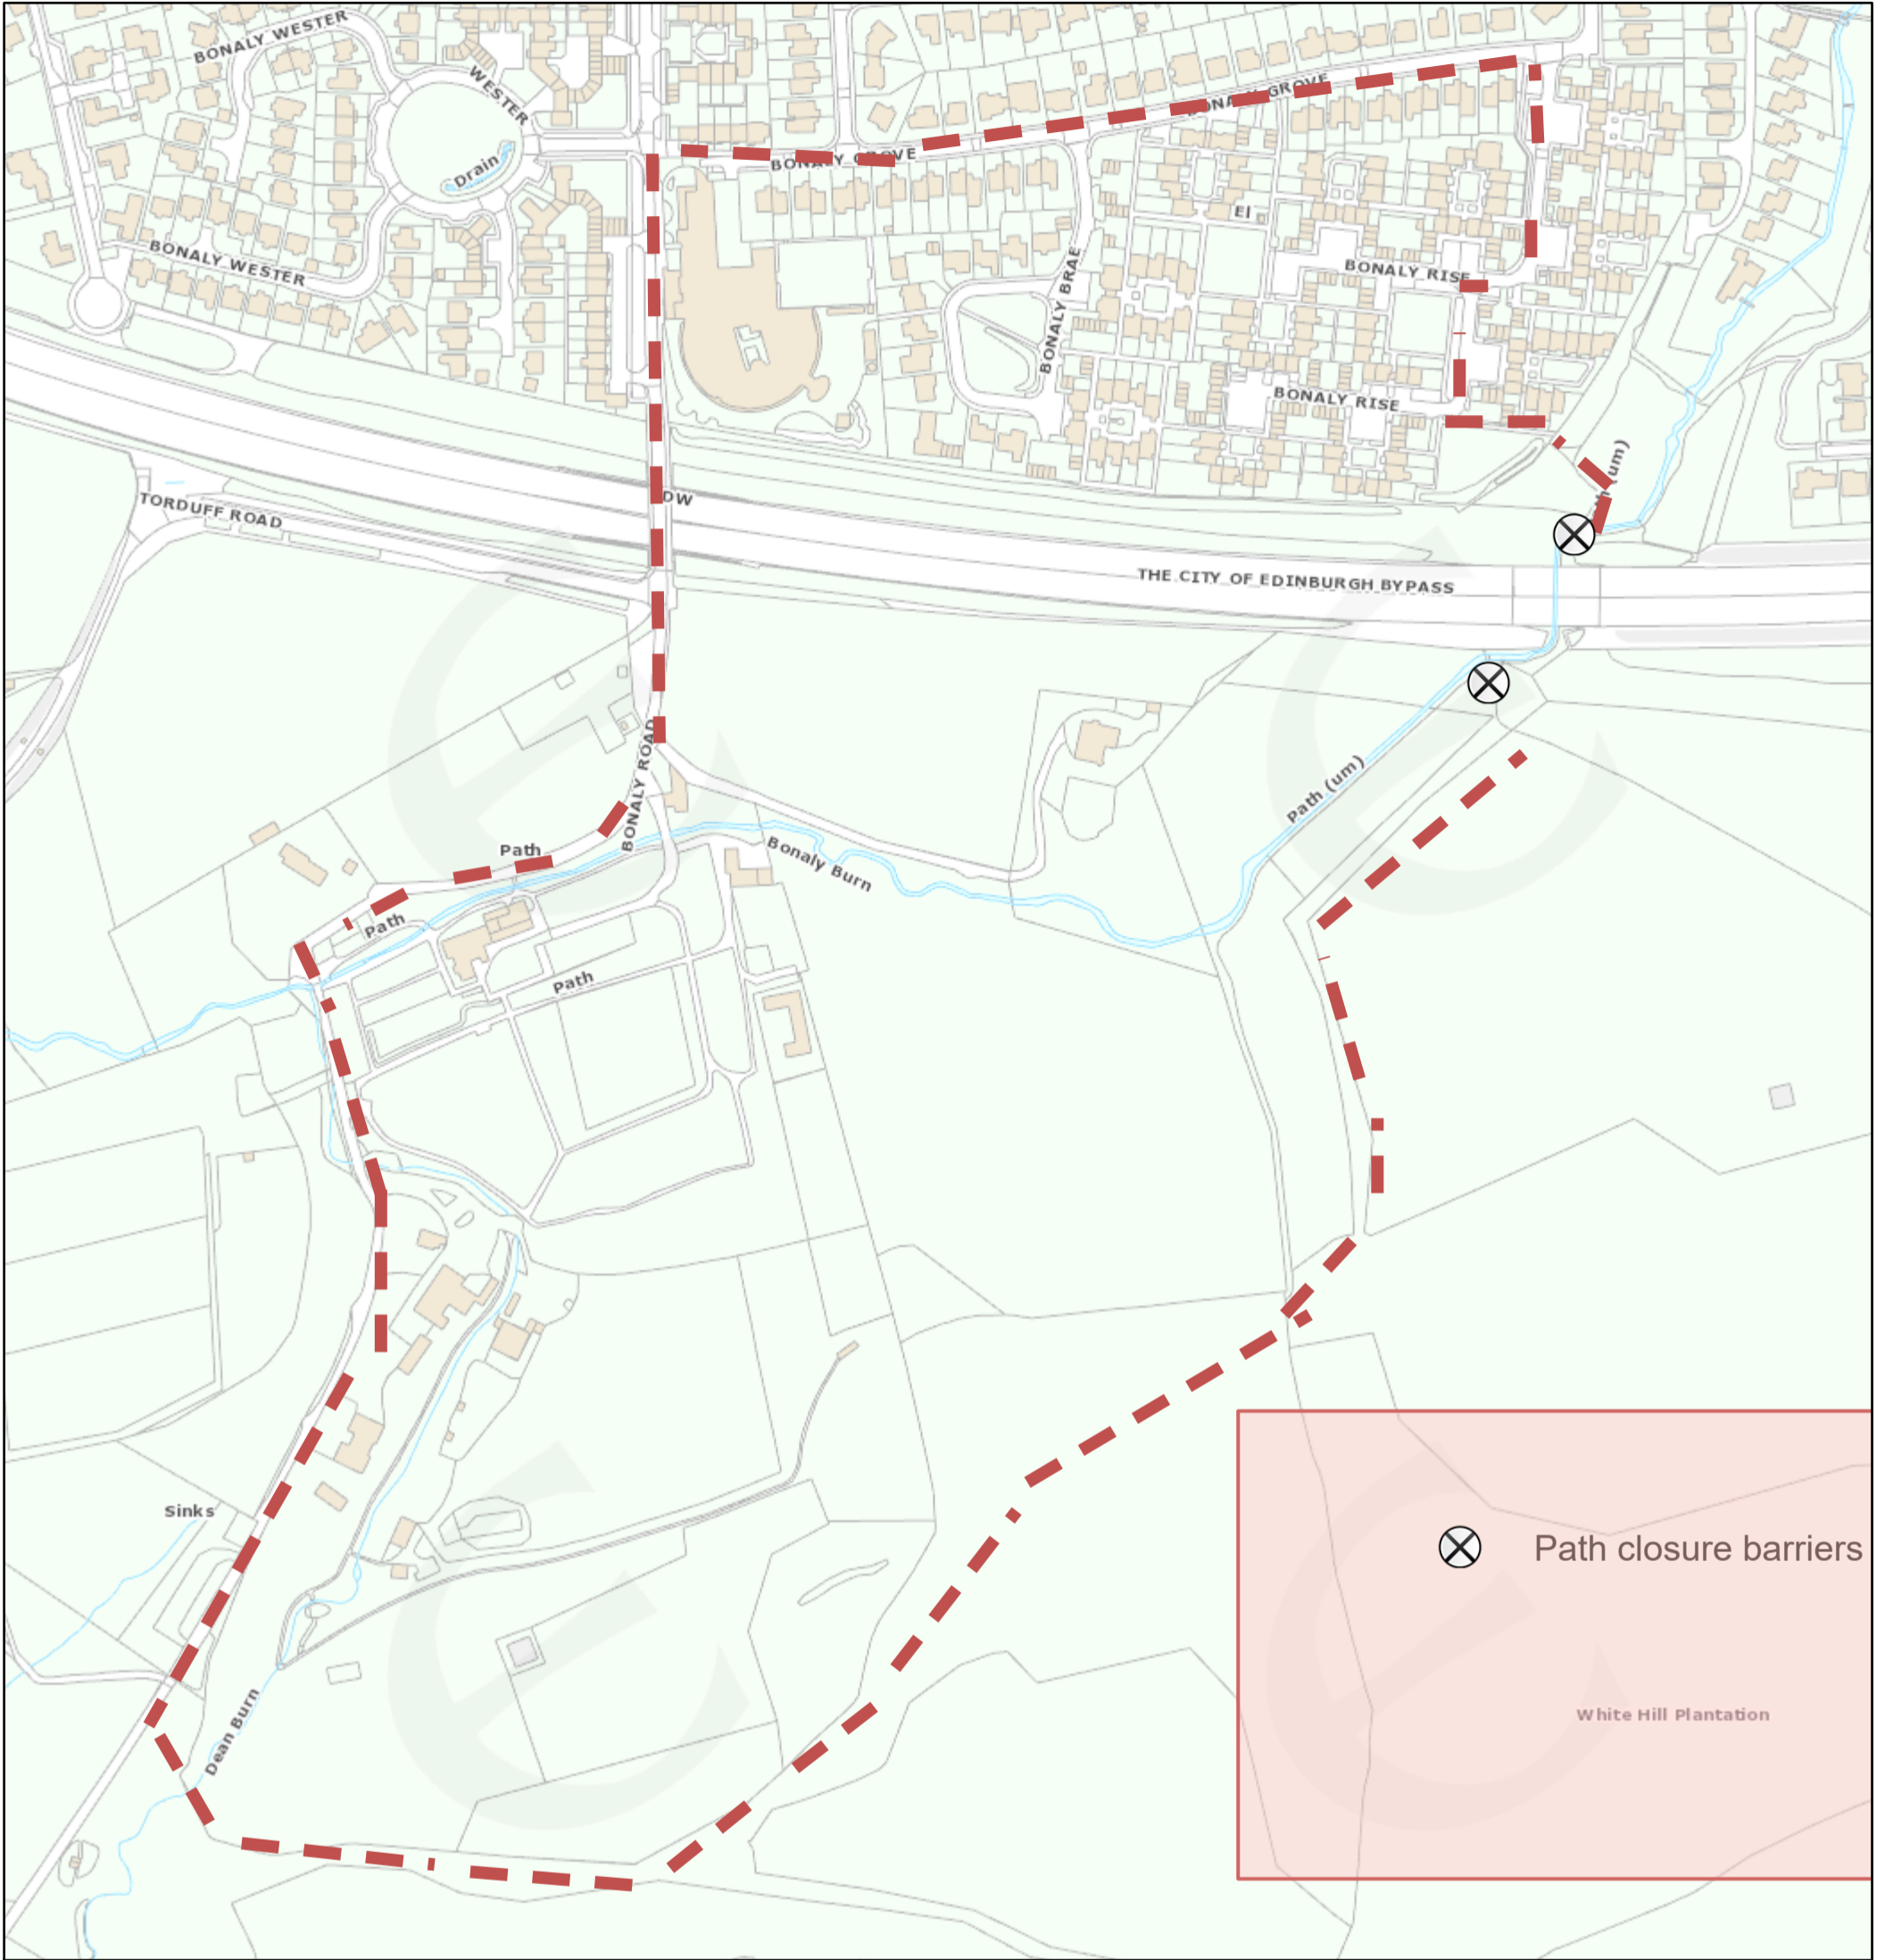

Laverockdale alternative route to / from Regional Park

17/10/2018, 13:27:50

-  Override 1
-  Override 1
-  Override 1